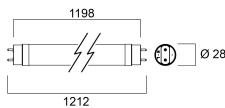

TECHNICAL DRAWINGS