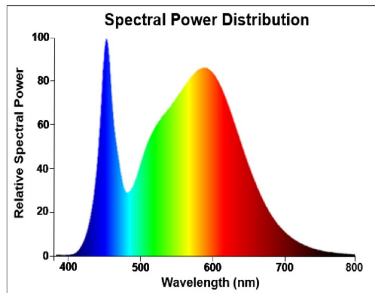

### Optical data

Colour temperature (K)	4000
Light colour	Cool White
CRI (Ra)	80
Colour Variation Initial (SDCM)	SDCM6
Beam Angle (°)	170
Photobiological Risk Group	RG0

## PHOTOMETRY