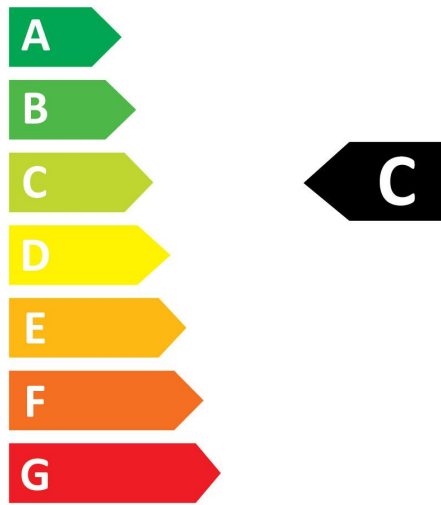

SYLVANIA

ToLEDo Superia T8 CCG and AC

ToLEDo SUPERIA T8 CCG L 1500 4100LM 840 75K PET SL

0030249

SYLVANIA

0030249

23
kWh/1000h

2019/2015