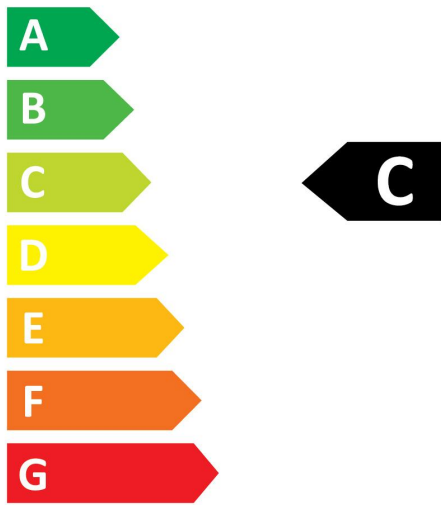

23
kWh/1000h

2019/2015