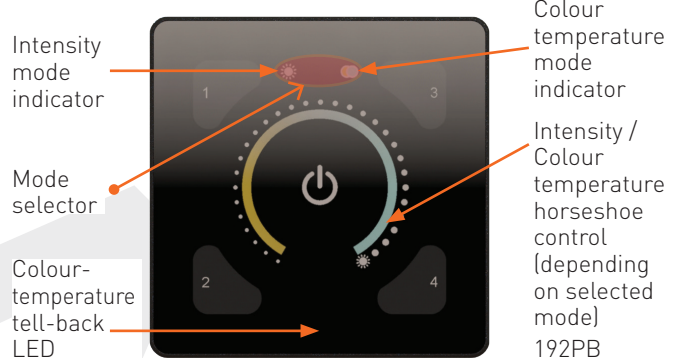

Designed for easy installation, the ILLUSTRIS panels consist of two parts, which are shipped separately: a DALI interface (290x) and a front fascia (19xxx).

The ILLUSTRIS DALI Interface can be installed and used to operate the lighting without the front fascia either from the SceneSet app or from a touch-sensitive area\*. A decorator's cover protects it during the final stages of a building project, before the front fascia is attached.

### Key Features

- Standalone DIGIDIM controller and user interface
- Minimal setup / Out-of-box operation
- Capable of creating, storing and recalling four lighting scenes
- Hidden 'cleaning' button
- Intuitive touch selection of operation mode, intensity, colour temperature and RGB colour (depending on the model)
- Fully DALI-compatible
- Available in a variety of front fascias for different controls
- Glass and plastic front fascia finishes
- App control via SceneSet mobile app (iOS and Android)
- Designed to fit UK, DIN and similar back boxes

### Colour temperature panels (192xx)2xx)

192PB