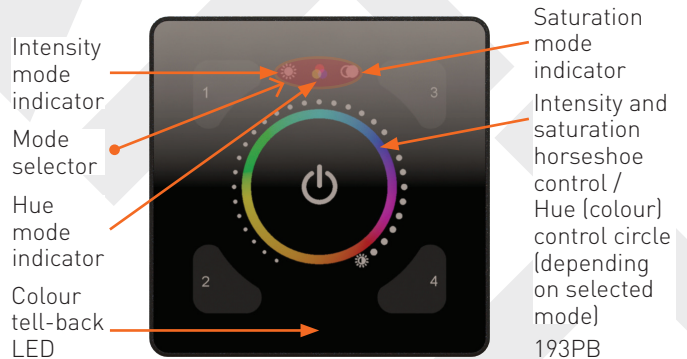

Colour panels (193xx)

193PB