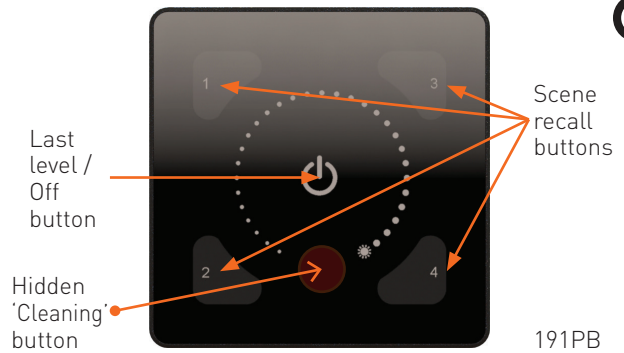

The panels can be connected via Bluetooth® Smart™ to the SceneSet app, which allows for remote operation from a mobile device, such as a smartphone or a tablet. They can also be integrated into Helvar's Toolbox software.

Designed for easy installation, the ILLUSTRIS panels consist of two parts, which are shipped separately: a DALI interface (290x) and a front fascia (19xxx).

The ILLUSTRIS DALI Interface can be installed and used to operate the lighting without the front fascia either from the SceneSet app or from a touch-sensitive area*. A decorator's cover protects it during the final stages of a building project, before the front fascia is attached.

Key Features

- Standalone DIGIDIM controller and user interface
- Minimal setup / Out-of-box operation
- Capable of creating, storing and recalling four lighting scenes
- Hidden 'cleaning' button
- Intuitive touch selection of operation mode, intensity, colour temperature and RGB colour (depending on the model)
- Fully DALI-compatible
- Available in a variety of front fascias for different controls
- Glass and plastic front fascia finishes
- App control via SceneSet mobile app (iOS and Android)
- Designed to fit UK, DIN and similar back boxes

Common controls (all panels)

191PB