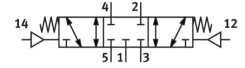

Pneumatic valve VSPA-B-P53C-A1

Part number: 546720

FESTO

[General operating condition](#)

Data sheet

Feature	Value
Valve function	5/3 closed
Type of actuation	Pneumatic
Construction width	26 mm
Standard nominal flow rate (standardised to DIN 1343)	1000 l/min
pneumatic working port	Sub-base size 26 mm to ISO 15407-1 Sub-base size 01 to VDMA 24563 G1/4
Operating pressure	-0.9 bar ... 16 bar
Design	Piston gate valve
Type of reset	Mechanical spring
Nominal size	9 mm
Exhaust-air function	With flow control option
Sealing principle	Soft
Mounting position	optional
Conforms to standard	ISO 15407-1 VDMA 24563
Type of piloting	Direct
Flow direction	Reversible
Symbol	00991018
lap	Overlap
Pilot pressure	3 bar ... 10 bar
Flow rate of valve	1400 l/min
Flow rate of valve on individual sub-base	1100 l/min
Flow rate of pneumatically interlinked valve	1000 l/min
Switching time off	32 ms
Switching time on	13 ms
Explosion protection	Zone 2 (ATEX) Zone 22 (ATEX)
Operating medium	Compressed air to ISO 8573-1:2010 [7:4:4]
Note on operating and pilot medium	Lubricated operation possible (in which case lubricated operation will always be required)
Corrosion resistance class CRC	0 - No corrosion stress
LABS (PWIS) conformity	VDMA24364-B1/B2-L
Media temperature	-10 °C ... 60 °C
Relative air humidity	0 - 90%
Pilot medium	Compressed air to ISO 8573-1:2010 [7:4:4]
Ambient temperature	-10 °C ... 60 °C