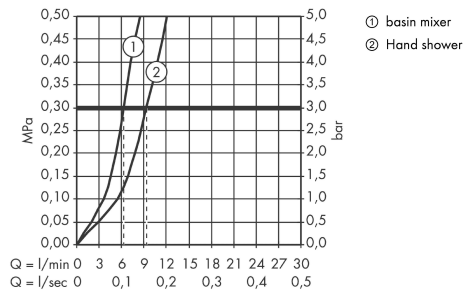

AXOR Starck

Single lever basin mixer 90 with bidette hand shower and shower hose 1.60 m

Finish: **Chrome** Article Number: **10300000**

Flowchart

AXOR Starck

Single lever basin mixer 90 with bidette hand shower and shower hose 1.60 m

Finish: **Chrome** Article Number: **10300000**

Exploded Drawing

Year of production: >06/14

AXOR Starck

Single lever basin mixer 90 with bidette hand shower and shower hose 1.60 m

Finish: **Chrome** Article Number: **10300000**