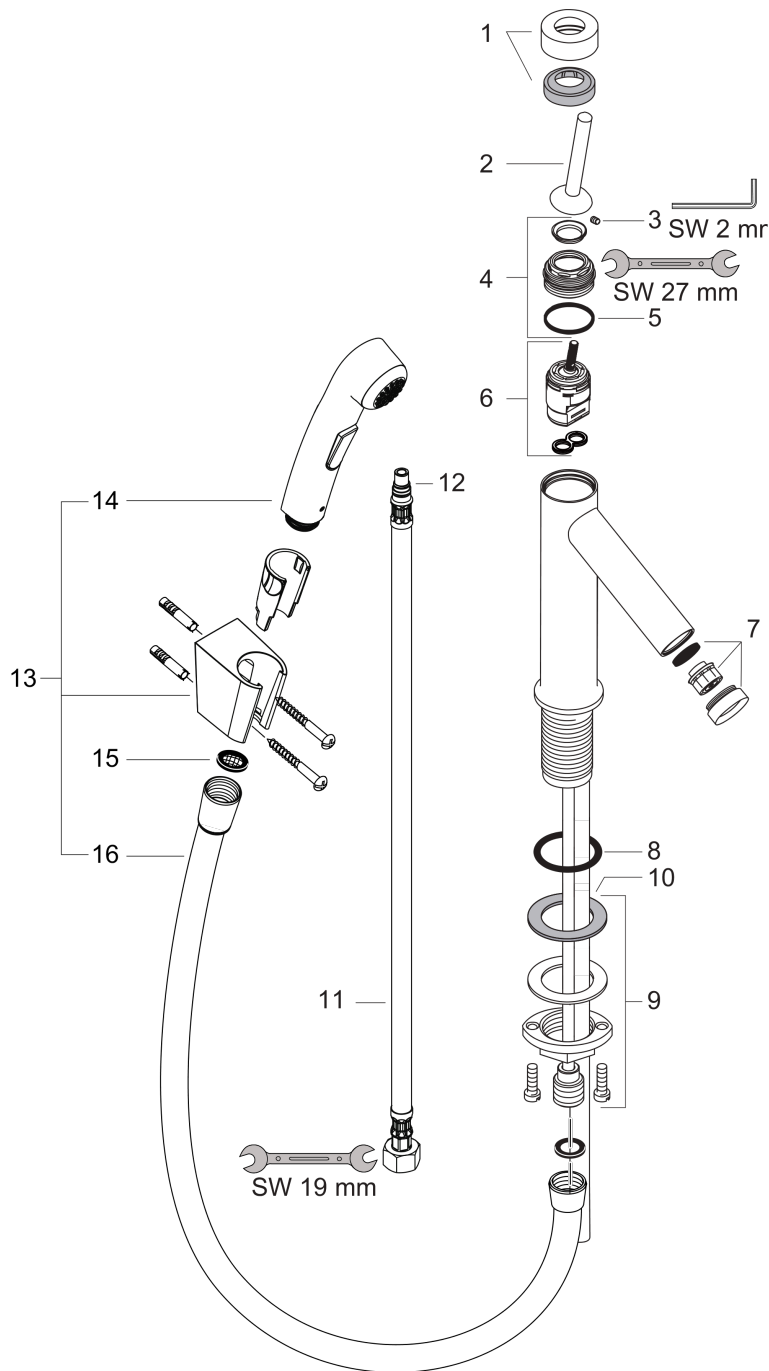

AXOR Starck

Single lever basin mixer 90 with bidette hand shower and shower hose 1.60 m

Finish: **Chrome** Article Number: **10300000**

Flowchart

AXOR Starck

Single lever basin mixer 90 with bidette hand shower and shower hose 1.60 m

Finish: **Chrome** Article Number: **10300000**

Exploded Drawing

Year of production: >06/14

AXOR Starck

Single lever basin mixer 90 with bidette hand shower and shower hose 1.60 m

Finish: **Chrome** Article Number: **10300000**

Spare part list

Year of production: >06/14

Pos.	Description	Article Number	PC	PU
1	flange	97155000	9	1
2	handle	10092000	12	1
3	hollow set screw M4x6	97767000	1	1
4	nut	97157000	6	1
5	O-Ring 30x2	98186000	1	1
6	cartridge, assy	96339000	12	1
7	aerator M24x1 (15 l/min)	97691000	10	1
8	O-ring 34x4	98155000	1	1
9	fixing set (Ø 32)	13961000	7	1
10	lever collar	97548000	1	1
11	connection hose 450 mm M8x0,75 G3/8	97206000	8	1
12	O-ring 7x1,5	98422000	1	1
13	handshower and hose	32128000	98	1
14	handshower	96907000	98	1
15	filter packing	94246000	1	1
16	shower hose Isiflex'B 1,60 m	28276000	98	1
a	push-open waste set	50100000	98	1
b	pop up waste	94139000	98	1
c	fixation extension 35 mm	13898000	12	1
d	service tool for disassembling the handle	92124000	15	1