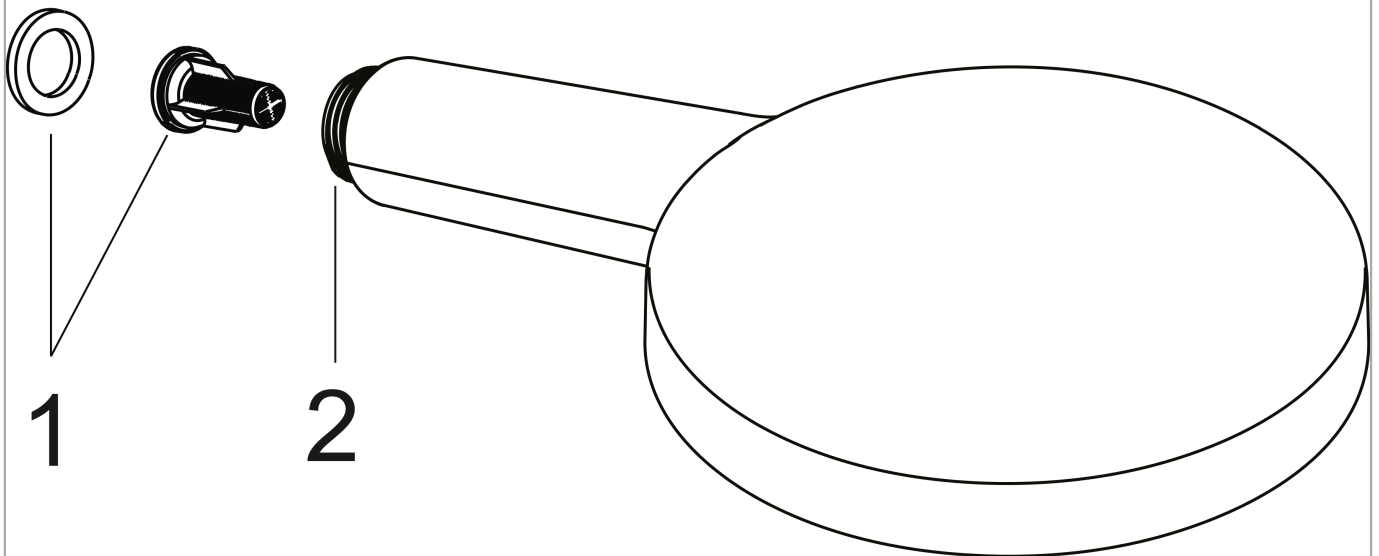

Raindance Select S
Hand shower 120 3jet
Finish: **White/Chrome**

Article Number: **26530400**

Exploded Drawing

Year of production: >06/13

Raindance Select S
Hand shower 120 3jet
Finish: **White/Chrome**

Article Number: **26530400**

Spare part list

Year of production: >06/13

Pos.	Description	Article Number	PC	PU
1	filter insert	97708000	2	1
2	pivoting connection	93089000	5	1