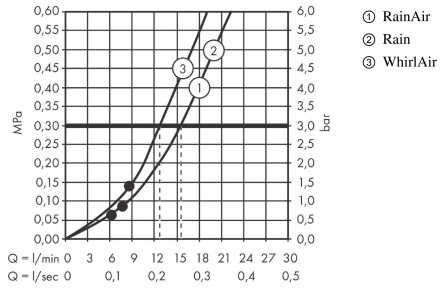

Raindance Select S Hand shower 120 3jet

Finish: **White/Chrome** Article Number: **26530400**

Description

product features

- shower head size: 125 mm
- spray type: Rain, RainAir, Whirl
- convenient spray selection via Select button
- spray disc surface: easy cleanable plastic spray disc
- maximum flow rate at 3 bar: 15 l/min
- minimum flow pressure: 1,4 bar
- with internal water conduction
- rinseable screen seal
- connection thread: G ½
- suitable for continuous flow water heaters

Technology

Design awards

reddot winner 2020 reddot winner 2021

Certificates / Sustainability

Product image

Scale drawing

Raindance Select S
Hand shower 120 3jet

Finish: **White/Chrome** Article Number: **26530400**

Flowchart

The consumption was measured in combination with the appropriate fittings (thermostat/mixer/in-wall valve) to reflect actual application in practice.

Raindance Select S
Hand shower 120 3jet
Finish: **White/Chrome**