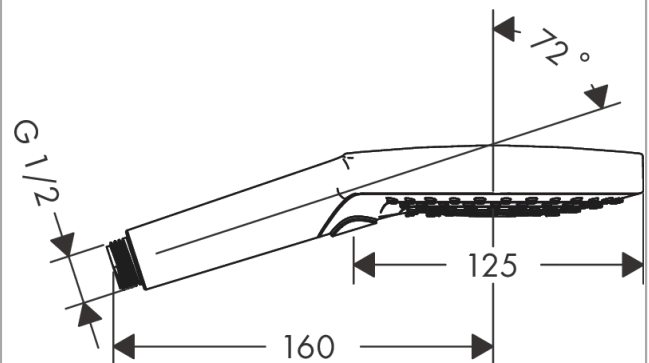

Raindance Select S Hand shower 120 3jet

Finish: **White/Chrome** Article Number: **26530400**

Description

product features

- shower head size: 125 mm
- spray type: Rain, RainAir, Whirl
- convenient spray selection via Select button
- spray disc surface: easy cleanable plastic spray disc
- maximum flow rate at 3 bar: 15 l/min
- minimum flow pressure: 1,4 bar
- with internal water conduction
- rinseable screen seal
- connection thread: G ½
- suitable for continuous flow water heaters

Technology

Design awards

reddot winner 2020 reddot winner 2021

Certificates / Sustainability

Product image

Scale drawing

Raindance Select S
Hand shower 120 3jet

Finish: **White/Chrome** Article Number: **26530400**

Flowchart

The consumption was measured in combination with the appropriate fittings (thermostat/mixer/in-wall valve) to reflect actual application in practice.

Raindance Select S
Hand shower 120 3jet
Finish: **White/Chrome**