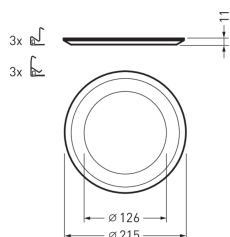

2325 G3 C05 SP 200

TOC: 8120600

Product description

Refurbishment plate, for covering existing ceiling cut-outs in retrofit applications. For round downlights of the series 2325 G3 C05... . For ceiling cut-outs \varnothing 160 -200 mm.

Product features and key data

Net height	20 mm
Outside diameter	215 mm
Weight	0,1 kg

For more sustainability in day-to-day business

New packing

CO₂ OPTIMISED

NO PLASTIC

ONLY ONE MATERIAL

100% RECYCLABLE