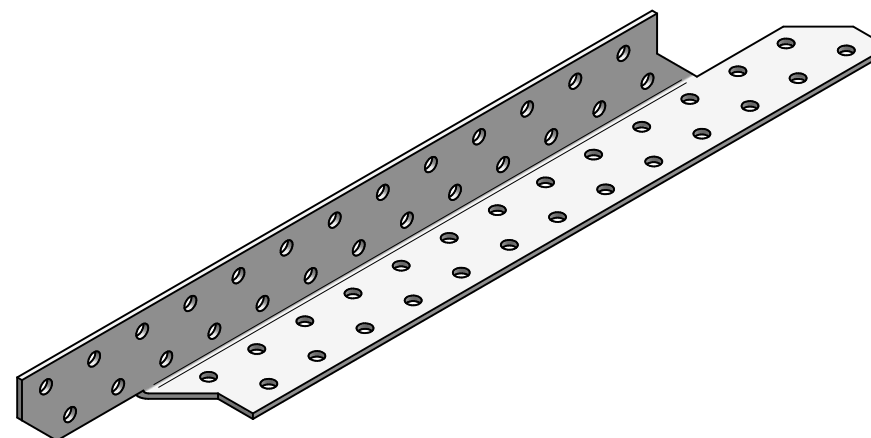

3.2

Product name: Purlin anchor 330x32x2,0 left
Material: HDG DX51D Z275