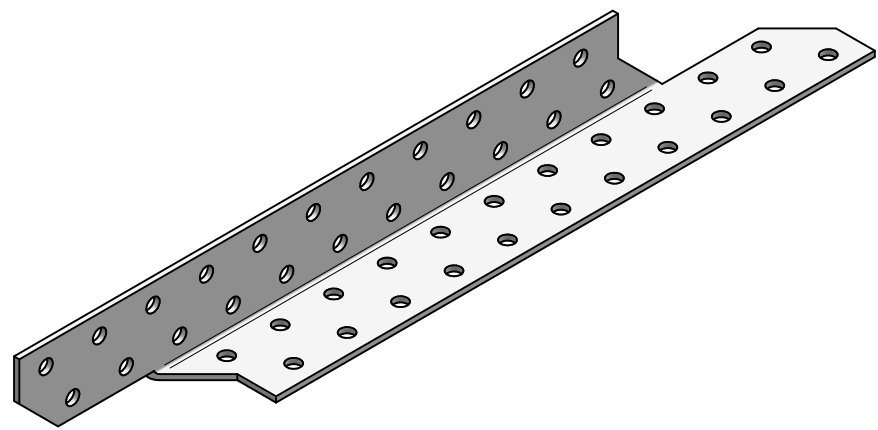

3.2

Product name: Purlin anchor 290x32x2,0 left
Material: HDG DX51D Z275