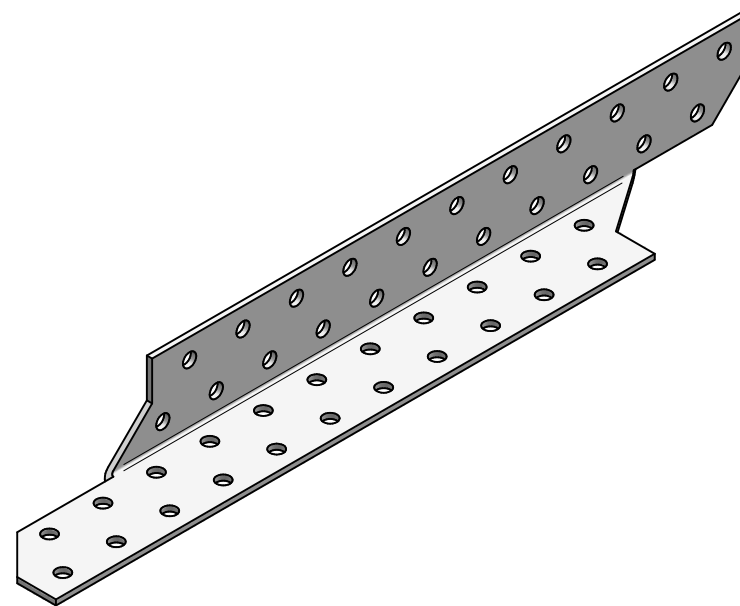

3.2

**Product name:** Purlin anchor 290x32x2,0 right  
**Material:** HDG DX51D Z275